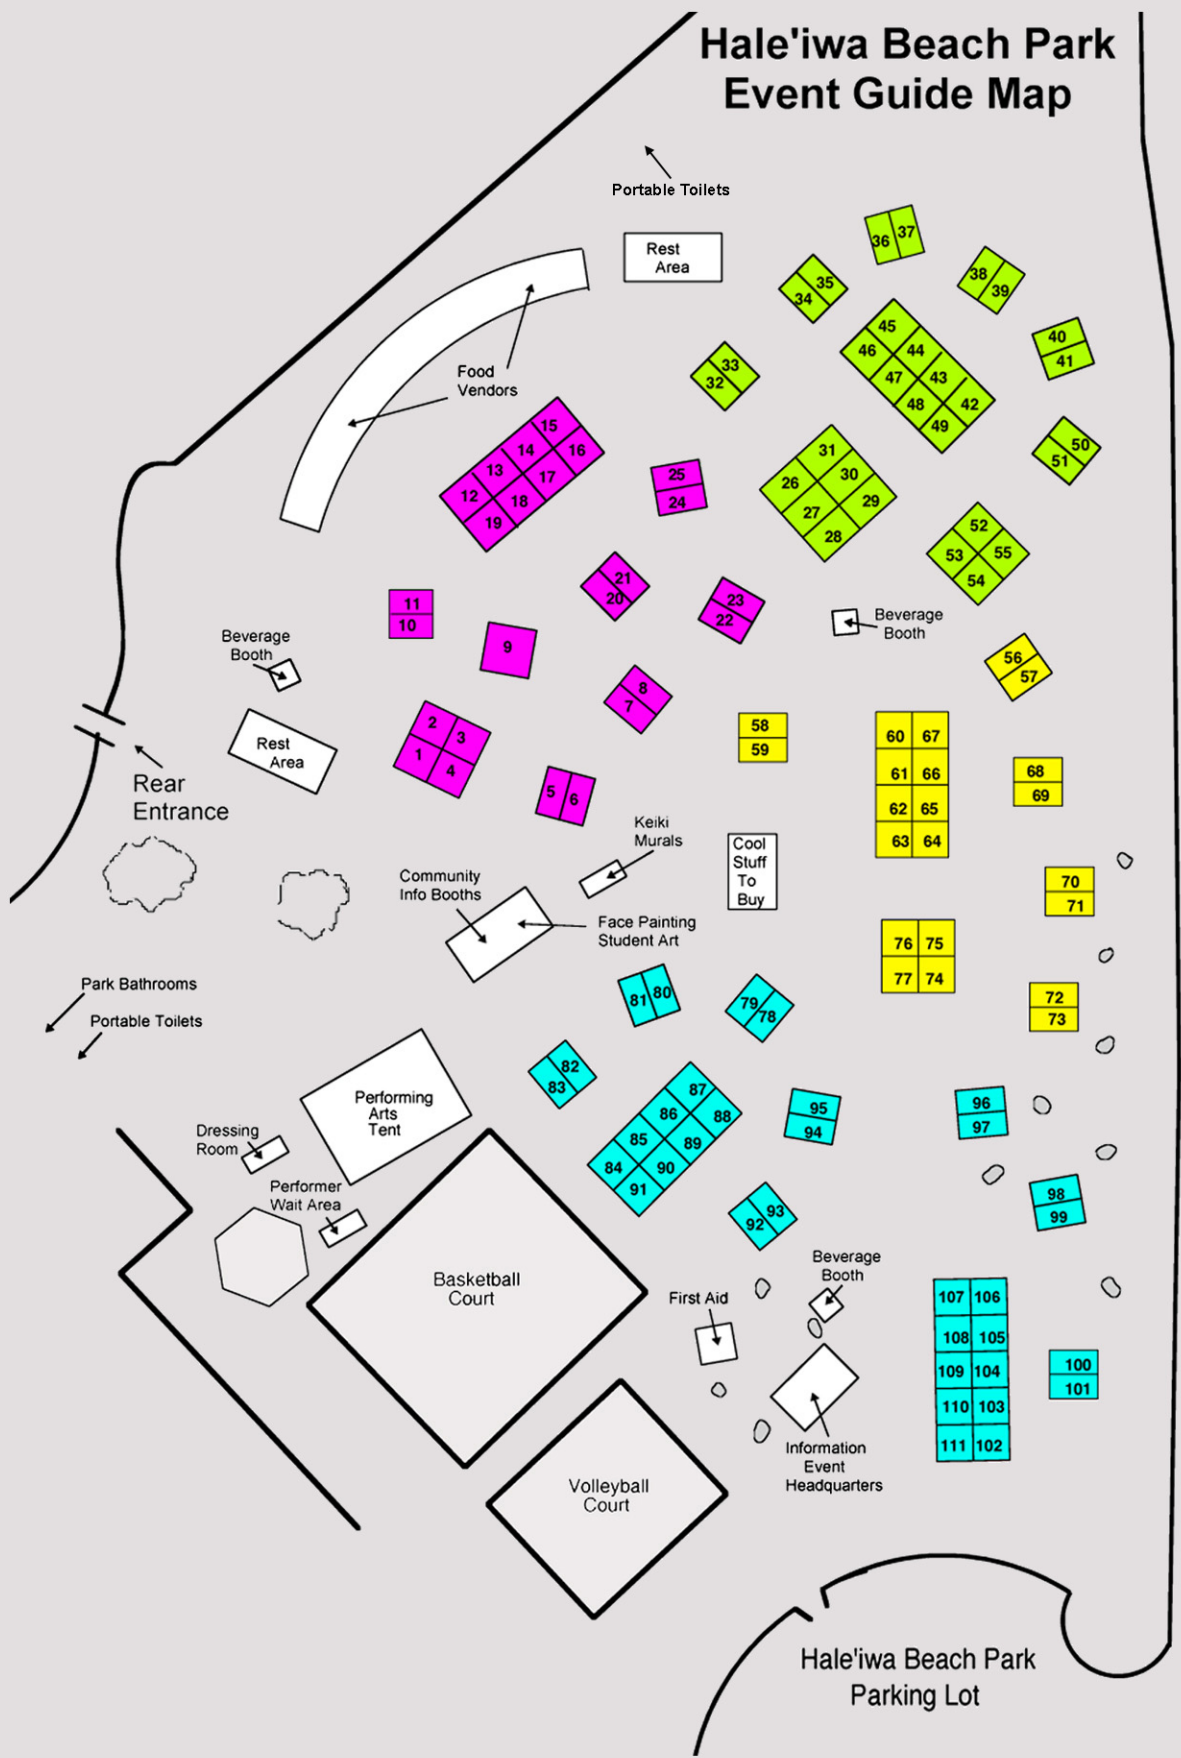

# Hale'iwa Beach Park Event Guide Map

↑  
W A I M E A  
B A Y  
K A M E H A M E H A  
H W Y  
H A L E I W A  
T O W N  
↓

Hale'iwa Beach Park  
Parking Lot